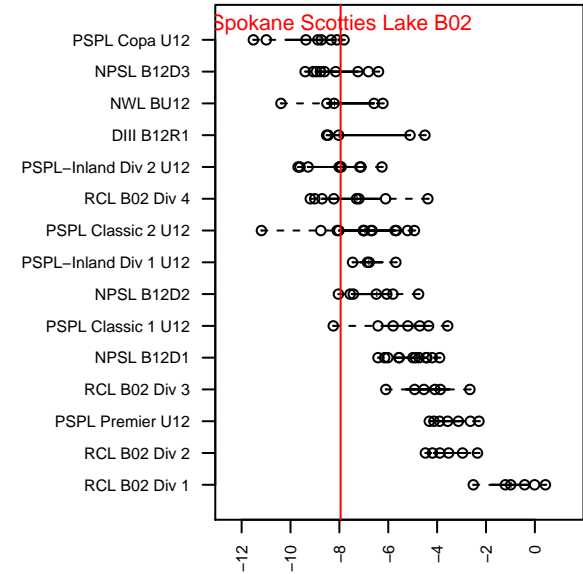

Spokane Scotties Lake B02

Spokane Scotties
 Spokane, WA
 B02 total strength=286
 attack=0.19 defense=0.15
 fall league = PSPL–Inland Div 2 U12
 spr league = Spr PSPL–Inland Div 2 U12

alt names used:
 SPOKANE SCOTTIES BU12LAKE (WA)
 IEYSA Scotties B02 Lake
 IEYSA Scotties B02 Lake

Venues played:
 2014 River City Challenge U12
 2014 PSPL–Inland Div 2 U12
 2014 Spr PSPL–Inland Div 2 U12

**attack and defense variance (black dot)
relative to other teams
and top 10 in region**

**attack and defense rating
relative to others at age
and all opponents in last 13 months**